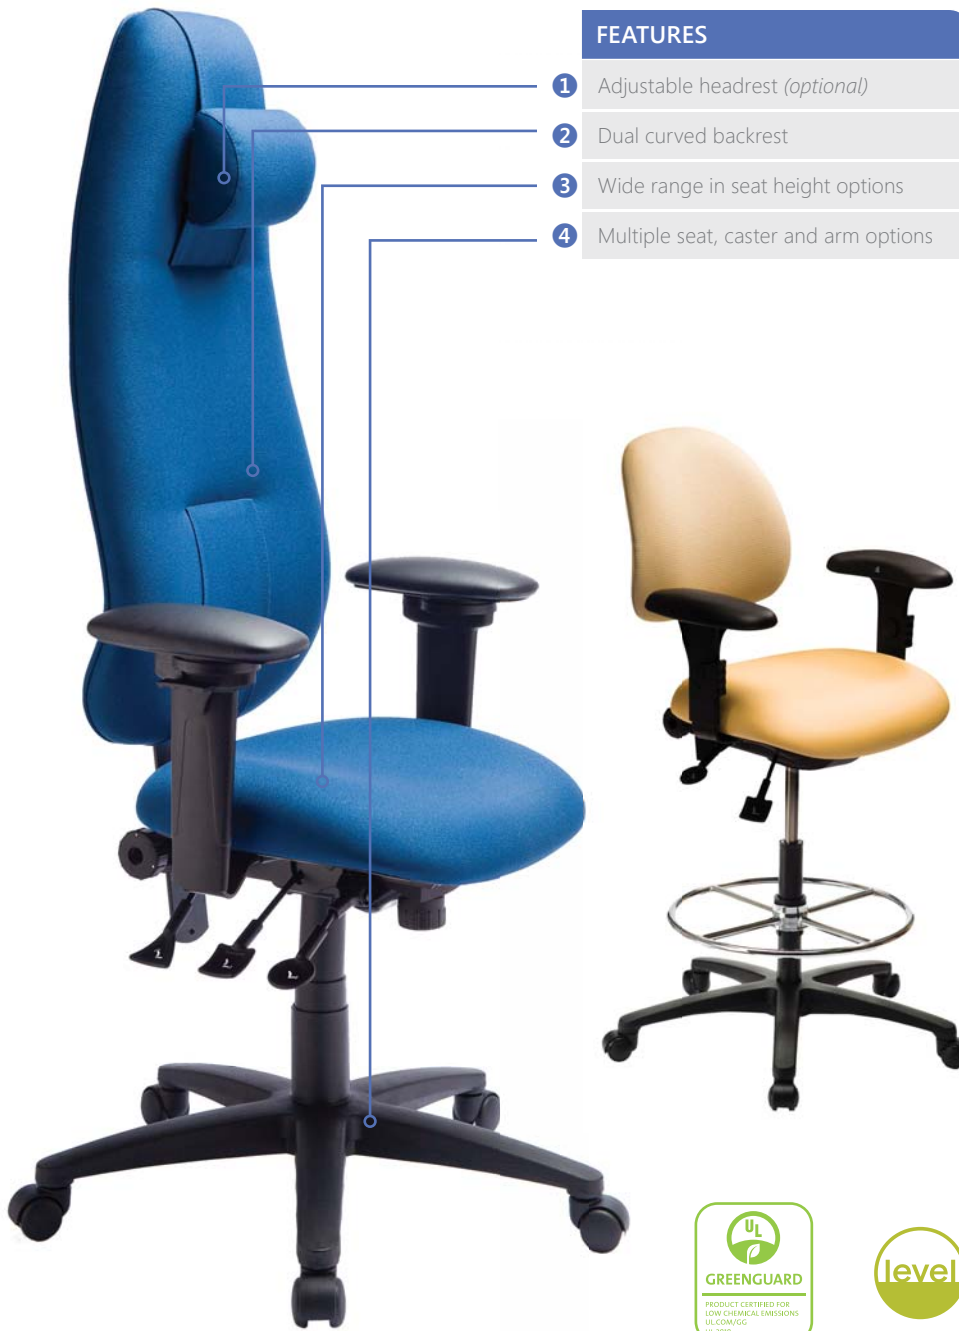

# Saffron; A high quality, cost-effective solution.

Built using the same high quality materials used in all ergoCentric chair lines, the Saffron series offers a cost-effective and comfortable solution for ergonomic task seating.

The Saffron series is designed with all the features ergonomists demand: quality materials, quality workmanship and ergonomic function. In combination, these features are designed to maximize both health and productivity.

### Seat

- Dual density molded polyurethane foam
- Seat Pan (20" w x 19" d)

### Base

- 26" Glass reinforced base
- 5 Dual wheel urethane casters